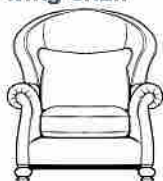

waterford

Shown above 4 seater split sofa and
wing chair in Option 1 - Twin Oak.
Wood colour dark.

amxdesign

waterford

amxdesign

4 seater split

3 seater split

2 seater

footstool

chair

wing chair

	Height	Width	Depth
4 seater split	99cm/39ins	259cm/102ins	109cm/43ins
3 seater split	99cm/39ins	213cm/84ins	109cm/43ins
2 seater	99cm/39ins	191cm/75ins	109cm/43ins
chair	99cm/39ins	104cm/41ins	104cm/41ins
wing chair	94cm/37ins	94cm/37ins	102cm/40ins
footstool	43cm/17ins	99cm/39ins	64cm/25ins