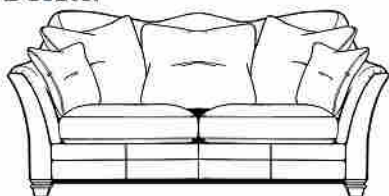

waterford

Shown above 4 seater split sofa and
wing chair in Option 1 - Twin Oak.
Wood colour dark.

amxdesign

waterford

amxdesign

4 seater split

3 seater split

2 seater

footstool

chair

wing chair

	Height	Width	Depth
4 seater split	99cm/39ins	259cm/102ins	109cm/43ins
3 seater split	99cm/39ins	213cm/84ins	109cm/43ins
2 seater	99cm/39ins	191cm/75ins	109cm/43ins
chair	99cm/39ins	104cm/41ins	104cm/41ins
wing chair	94cm/37ins	94cm/37ins	102cm/40ins
footstool	43cm/17ins	99cm/39ins	64cm/25ins

Back suspension - Zig-zag springs.

Seat cushions - Feather with foam core.

Pillows/scatters/bolsters - Feather and fibre blend.

Feet - High quality timber - available in dark only (removable).

Options - 4 seater and 3 seater are permanently split.